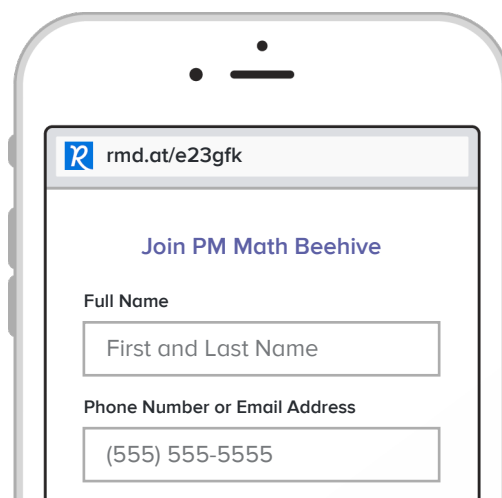

# Sign up for important updates from D. Militante.

Get information for **PM Math Beehive** right on your phone—not on handouts.

Pick a way to receive messages for **PM Math Beehive**:

**A** If you have a smartphone, get push notifications.

On your iPhone or Android phone, open your web browser and go to the following link:

[rmd.at/e23gfk](http://rmd.at/e23gfk)

Follow the instructions to sign up for Remind. You'll be prompted to download the mobile app.